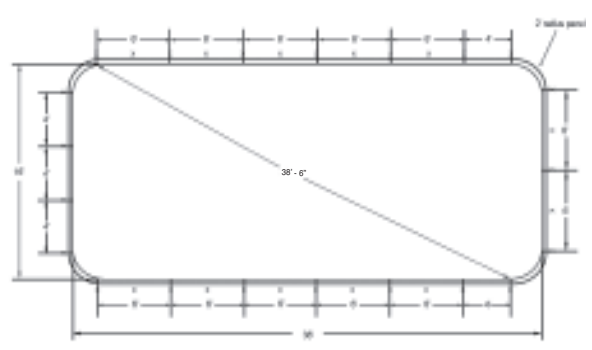

In Ground Pool - Kits / Steps / Liners

Prestige Dig Specification (6" radius corners available)

10' x 20'

12' x 24'

14' x 28'

14' x 30'

16' x 32'

16' x 38'