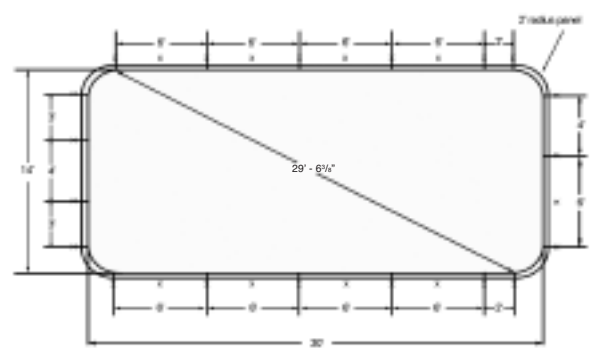

In Ground Pool - Kits / Steps / Liners

Prestige Dig Specification (6" radius corners available)

10' x 20'

12' x 24'

14' x 28'

14' x 30'

16' x 32'

16' x 38'