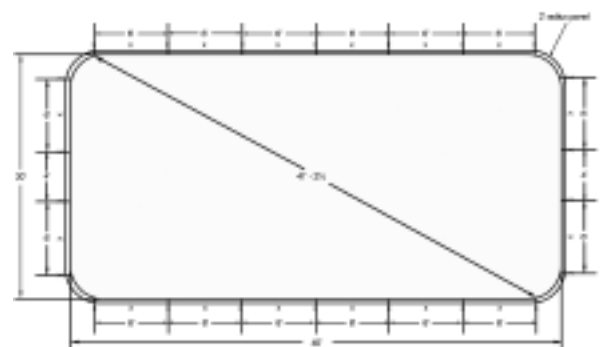

In Ground Pool - Kits / Steps / Liners

Prestige Dig Specification (6" radius corners available)

20' x 40'