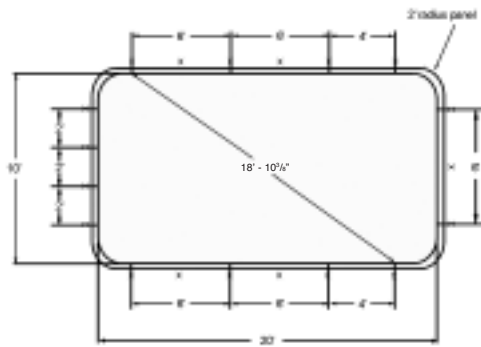

In Ground Pool - Kits / Steps / Liners

Prestige Dig Specification (6" radius corners available)

10' x 20'

12' x 24'

14' x 28'

14' x 30'

16' x 32'

16' x 38'