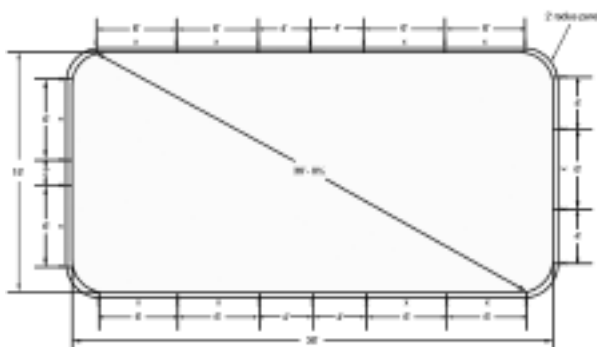

In Ground Pool - Kits / Steps / Liners

Prestige Dig Specification (6" radius corners available)

10' x 20'

12' x 24'

14' x 28'

14' x 30'

16' x 32'

16' x 38'