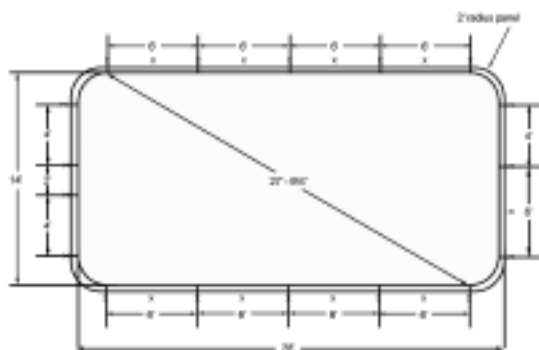

In Ground Pool - Kits / Steps / Liners

Prestige Dig Specification (6" radius corners available)

10' x 20'

12' x 24'

14' x 28'

14' x 30'

16' x 32'

16' x 38'