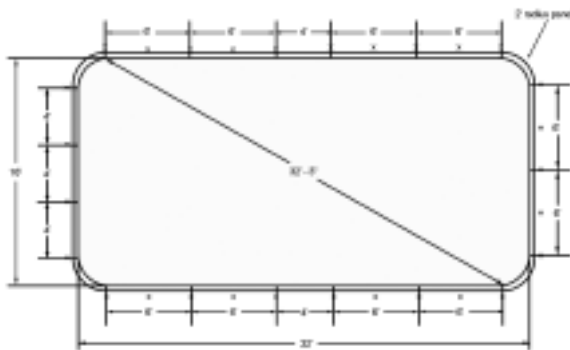

In Ground Pool - Kits / Steps / Liners

Prestige Dig Specification (6" radius corners available)

10' x 20'

12' x 24'

14' x 28'

14' x 30'

16' x 32'

16' x 38'