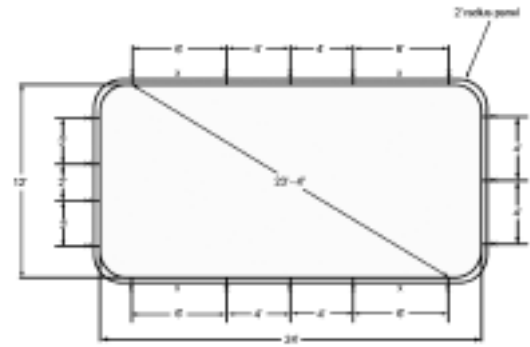

In Ground Pool - Kits / Steps / Liners

Prestige Dig Specification (6" radius corners available)

10' x 20'

12' x 24'

14' x 28'

14' x 30'

16' x 32'

16' x 38'